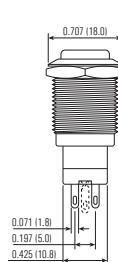

## Suggested Panel Cutout

Max. Panel Thickness: 0.394 (10.0)

## Dimension