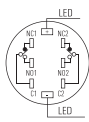

Description