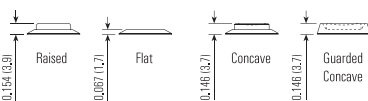

Actuator Options