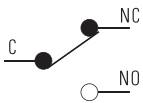

Vandal Resistant Switch $\Phi 16\text{mm}$

Anti-Vandal IK09/ Sealed IP65

Illuminated And Non-Illuminated

Flat/Concave

Momentary/ Latching

Variety Of Colors

Momentary: Means that when you push Switch and then move your finger, the actuator will back to the original position.
Latching: Means that when you push Switch once it will change state and stay in this pushed-down position and will not come back to original position unless you push it again.

Order Code

Series	Actuator Options	Terminal	Function	Material Finish	Illuminated Options	Color	Color Voltage	Protection
L16 L16S Short body	F- Flat H- Raised flat C- Concave G- Guarded concave	Pin(2,8x0,5) blank	M- Momentary 1 1NO1NC 2 2NO2NC Z- Latching 1 1NO1NC 2 2NO2NC	A- Anodized aluminum N- Nickel plated brass S- Stainless steel	D- Dot R- Ring Non-illuminated blank	W- White Y- Yellow B- Blue G- Green R- Red O- Orange	6V 12V 24V 36V 110V 230V	Blank IP40 IP65

Remark: L16S will be non-illuminated

Operation

Description

Suggested Panel Cutout

Max. Panel Thickness: 0.394 (10.0)

Illuminated Options

Actuator Options

Technical Data