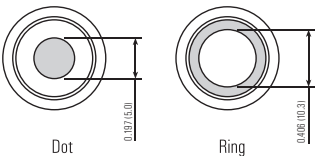

Illuminated Options